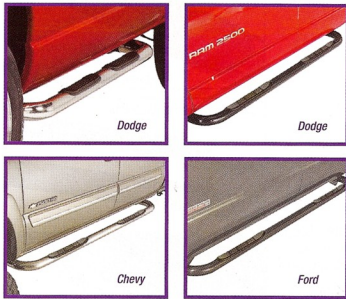

SIDE BARS

CSI® Side Bars are made from a highly polished stainless steel to achieve maximum strength and offer corrosion resistance. Custom designed for each vehicle, these Side Bars feature a slip-resistant recessed step area for added safety when entering the vehicle. Installation is easy. Simply bolt-on to existing OEM holes. All brackets and hardware are powdercoated to last.

Also Available in a dual stage black powdercoat. Add "B" in place of "S" on part numbers labeled with: *

CHEVY

SB1000S	C/K; EXT. CAB, 2-DOOR (INCLUDE Z71)	88-99
SB1004S	★ SILVERADO 1500/2500LD; EXT CAB 4-DR, 3 DR	99-06
SB1005S	SILVERADO 1500/2500LD; REG CAB	99-06
SB1007S	★ SUBURBAN XL, 1/2-TON	00-05
SB1006S	TAHOE; 4 DOOR, 1/2-TON	00-06
SB1007S	★ AVALANCHE; WITHOUT CLADDING	00-06
SB1009S	★ SILVERADO 1500 HD; CREW CAB	00-06
SE1005S	SILVERADO 2500HD/3500; REG CAB	01-03
SB1004S	★ SILVERADO 2500HD/3500; EXT CAB	01-06
SB1009S	★ SILVERADO 2500HD/3500; CREW CAB	01-06
SB1016S	COLORADO; CREW CAB	04-06